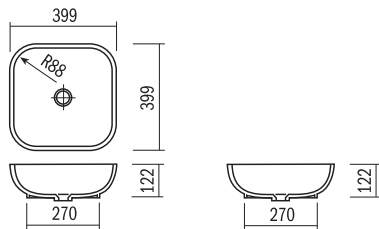

ASW-58
580 x 510 x 145mm

ASW-120
1200 x 510 x 145mm

ASW-66
665 x 510 x 145mm

FONTANA BASINS

Made From DuPont™ Corian®

CURVA® RANGE of SIT ON TOP-MOUNT BASINS

- These Curva® sit on top-mount basins are supplied open at the back
- Available in all the colours of Corian®
- Supplied with or without overflow (without unless specified)
- Template or DXF file available on request

**Curva®
ASCU-38-W-140**
437 x 517 x 140mm

**Curva®
ASCU-73-W-140**
797 x 517 x 140mm

**Curva®
ASCU-53-W-140**
597 x 517 x 140mm

**Curva®
ASCU-103-W-140**
1097 x 517 x 140mm

CURVA® RANGE of SIT ON TOP-MOUNT BASINS

- Available in all the colours of Corian®
- Only supplied without overflow
- Available in standard 12mm thickness or special 6mm thickness (FL)

Curva®
SCU-38-122
399 x 399 x 122mm

SCU-38-122-FL
399 x 399 x 122mm

Curva®
SCU-73-122
759 x 399 x 122mm

SCU-73-122-FL
759 x 399 x 122mm

Curva®
SCU-53-122
559 x 399 x 122mm

SCU-53-122-FL
559 x 399 x 122mm

Curva®
SCU-103-122
1059 x 399 x 122mm

SCU-103-122-FL
1059 x 399 x 122mm