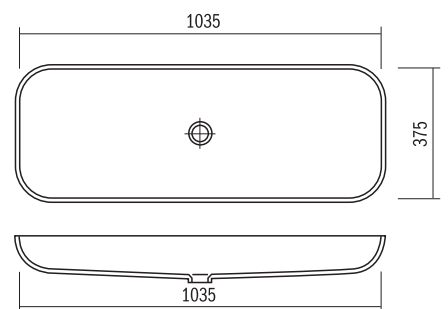

FP-110-D
(Double waste)
1100 x 370 x 120mm

FP-110-E
(Single waste)
1100 x 370 x 120mm

UNDERMOUNT BASINS

- Available in all the colours of Corian®
- Supplied with or without overflow (without unless specified)
- Template or DXF file available on request

FWS-50
500 x 370 x 125mm

FW-60
574 x 370 x 125mm

FWM-50
500 x 370 x 125mm

FW-110
1100 x 370 x 125mm

FONTANA BASINS

Made From DuPont™ Corian®

CURVA® RANGE of UNDERMOUNT BASINS

- Available in all the colours of Corian®
- Supplied with or without overflow (without unless specified)
- Template or DXF file available on request

**Curva®
FCU-38**
375 x 375 x 110mm

**Curva®
FCU-73**
735 x 375 x 110mm

**Curva®
FCU-53**
535 x 375 x 110mm

**Curva®
FCU-103**
1035 x 375 x 110mm

UNDERMOUNT BASINS for the HEALTHCARE ENVIRONMENT

- Available in all the colours of Corian®
- Supplied with or without overflow
(without unless specified)
- Template or DXF file available on request

ASP-48
480 x 400 x 115mm

ASP-68
680 x 510 x 135mm

ASP-58
580 x 440 x 115mm

ASP-118D
(Double waste)
1180 x 510 x 135mm

ASP-118E
(Single waste)
1180 x 510 x 135mm

SIT ON TOP-MOUNT BASINS

- These sit on top-mount basins are supplied open at the back
- Available in all the colours of Corian®
- Supplied with or without overflow (without unless specified)