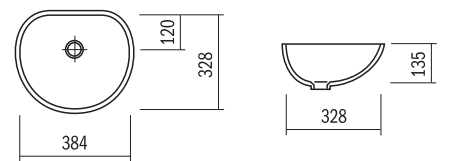

- Available in all the colours of Corian®
- Supplied with or without overflow (without unless specified)
- Template or DXF file available on request

FD-470
467 x 306 x 130mm

FD-831
499 x 343 x 135mm

FD-520
522 x 325 x 130mm

FD-832
384 x 328 x 135mm

FD-600
600 x 400 x 130mm

FD-660
660 x 460 x 130mm

FD-560
551 x 360 x 130mm

FONTANA BASINS

Made From DuPont™ Corian®

UNDERMOUNT BASINS

- Available in all the colours of Corian®
- Supplied with or without overflow (without unless specified)
- Template or DXF file available on request

**Curva®
ASCU-38-W-140**
437 x 517 x 140mm

**Curva®
ASCU-73-W-140**
797 x 517 x 140mm

**Curva®
ASCU-53-W-140**
597 x 517 x 140mm

**Curva®
ASCU-103-W-140**
1097 x 517 x 140mm

CURVA® RANGE of SIT ON TOP-MOUNT BASINS