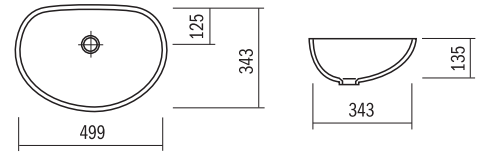

- Available in all the colours of Corian®
- Supplied with or without overflow (without unless specified)
- Template or DXF file available on request

FD-470
467 x 306 x 130mm

FD-831
499 x 343 x 135mm

FD-520
522 x 325 x 130mm

**Curva®
ASCU-38-W-140**
437 x 517 x 140mm

**Curva®
ASCU-73-W-140**
797 x 517 x 140mm

**Curva®
ASCU-53-W-140**
597 x 517 x 140mm

**Curva®
ASCU-103-W-140**
1097 x 517 x 140mm

CURVA® RANGE of SIT ON TOP-MOUNT BASINS

Curva®
SCU-73-122
759 x 399 x 122mm

SCU-73-122-FL
759 x 399 x 122mm

Curva®
SCU-53-122
559 x 399 x 122mm

SCU-53-122-FL
559 x 399 x 122mm

Curva®
SCU-103-122
1059 x 399 x 122mm

SCU-103-122-FL
1059 x 399 x 122mm