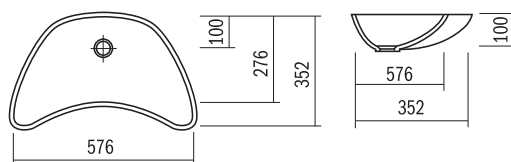

FOB-58
576 x 352 x 100mm