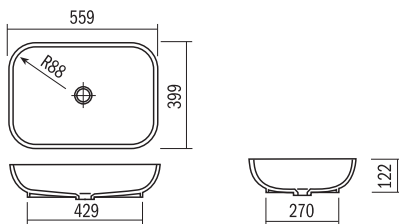

**Curva®
ASCU-38-W-140**
437 x 517 x 140mm

**Curva®
ASCU-73-W-140**
797 x 517 x 140mm

**Curva®
ASCU-53-W-140**
597 x 517 x 140mm

**Curva®
ASCU-103-W-140**
1097 x 517 x 140mm

CURVA® RANGE of SIT ON TOP-MOUNT BASINS

- Available in all the colours of Corian®
- Only supplied without overflow
- Available in standard 12mm thickness or special 6mm thickness (FL)

Curva®
SCU-38-122
399 x 399 x 122mm

SCU-38-122-FL
399 x 399 x 122mm

Curva®
SCU-73-122
759 x 399 x 122mm

SCU-73-122-FL
759 x 399 x 122mm

Curva®
SCU-53-122
559 x 399 x 122mm

SCU-53-122-FL
559 x 399 x 122mm

Curva®
SCU-103-122
1059 x 399 x 122mm

SCU-103-122-FL
1059 x 399 x 122mm

FS-70
670 x 395 x 285mm

FS-68
680 x 430 x 175mm

FS-70B
843 x 392 x 285mm

FS-68B
850 x 428 x 175mm

CD(UK)LTD

Thistle House, Thistle Way, Gildersome Spur,
Wakefield Road, Morley, Leeds LS27 7JZ.

Telephone: 0113 201 2240 Fax: 0113 253 0717