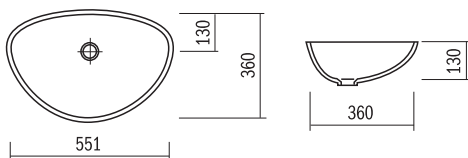

- Available in all the colours of Corian®
- Supplied with or without overflow (without unless specified)
- Template or DXF file available on request

FD-470
467 x 306 x 130mm

FD-831
499 x 343 x 135mm

FD-520
522 x 325 x 130mm

FD-832
384 x 328 x 135mm

FD-600
600 x 400 x 130mm

FD-660
660 x 460 x 130mm

FD-560
551 x 360 x 130mm

FONTANA BASINS

Made From DuPont™ Corian®

UNDERMOUNT BASINS

- Available in all the colours of Corian®
- Supplied with or without overflow (without unless specified)
- Template or DXF file available on request

FP-110-D
(Double waste)
1100 x 370 x 120mm

FP-110-E
(Single waste)
1100 x 370 x 120mm

UNDERMOUNT BASINS

- Available in all the colours of Corian®
- Supplied with or without overflow (without unless specified)
- Template or DXF file available on request

**Curva®
ASCU-38-W-140**
437 x 517 x 140mm

**Curva®
ASCU-73-W-140**
797 x 517 x 140mm

**Curva®
ASCU-53-W-140**
597 x 517 x 140mm

**Curva®
ASCU-103-W-140**
1097 x 517 x 140mm

CURVA® RANGE of SIT ON TOP-MOUNT BASINS