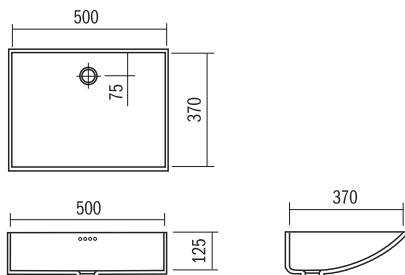

FP-40
400 x 260 x 100mm

FP-60
600 x 370 x 120mm

FP-60-700
700 x 370 x 120mm

FP-60-800
800 x 370 x 120mm

FP-60-900
900 x 370 x 120mm

FP-50
500 x 300 x 100mm

FP-50-600
600 x 300 x 100mm

FP-50-700
700 x 300 x 100mm

FP-110-D
(Double waste)
1100 x 370 x 120mm

FP-110-E
(Single waste)
1100 x 370 x 120mm

UNDERMOUNT BASINS

- Available in all the colours of Corian®
- Supplied with or without overflow (without unless specified)
- Template or DXF file available on request

FWS-50
500 x 370 x 125mm

FW-60
574 x 370 x 125mm

FWM-50
500 x 370 x 125mm

FW-110
1100 x 370 x 125mm

FONTANA BASINS

Made From DuPont™ Corian®

CURVA® RANGE of UNDERMOUNT BASINS

- Available in all the colours of Corian®
- Supplied with or without overflow (without unless specified)
- Template or DXF file available on request

**Curva®
ASCU-38-W-140**
437 x 517 x 140mm

**Curva®
ASCU-73-W-140**
797 x 517 x 140mm

**Curva®
ASCU-53-W-140**
597 x 517 x 140mm

**Curva®
ASCU-103-W-140**
1097 x 517 x 140mm

CURVA® RANGE of SIT ON TOP-MOUNT BASINS