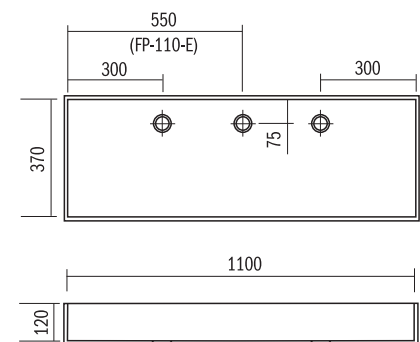

- Available in all the colours of Corian®
- Supplied with or without overflow (without unless specified)
- Template or DXF file available on request

FD-470
467 x 306 x 130mm

FD-831
499 x 343 x 135mm

FD-520
522 x 325 x 130mm

FP-40
400 x 260 x 100mm

FP-60
600 x 370 x 120mm

FP-60-700
700 x 370 x 120mm

FP-60-800
800 x 370 x 120mm

FP-60-900
900 x 370 x 120mm

FP-50
500 x 300 x 100mm

FP-50-600
600 x 300 x 100mm

FP-50-700
700 x 300 x 100mm

FP-110-D
(Double waste)
1100 x 370 x 120mm

FP-110-E
(Single waste)
1100 x 370 x 120mm

UNDERMOUNT BASINS

- Available in all the colours of Corian®
- Supplied with or without overflow (without unless specified)
- Template or DXF file available on request

FS-70
670 x 395 x 285mm

FS-68
680 x 430 x 175mm

FS-70B
843 x 392 x 285mm

FS-68B
850 x 428 x 175mm

CD(UK)LTD

Thistle House, Thistle Way, Gildersome Spur,
Wakefield Road, Morley, Leeds LS27 7JZ.

Telephone: 0113 201 2240 Fax: 0113 253 0717