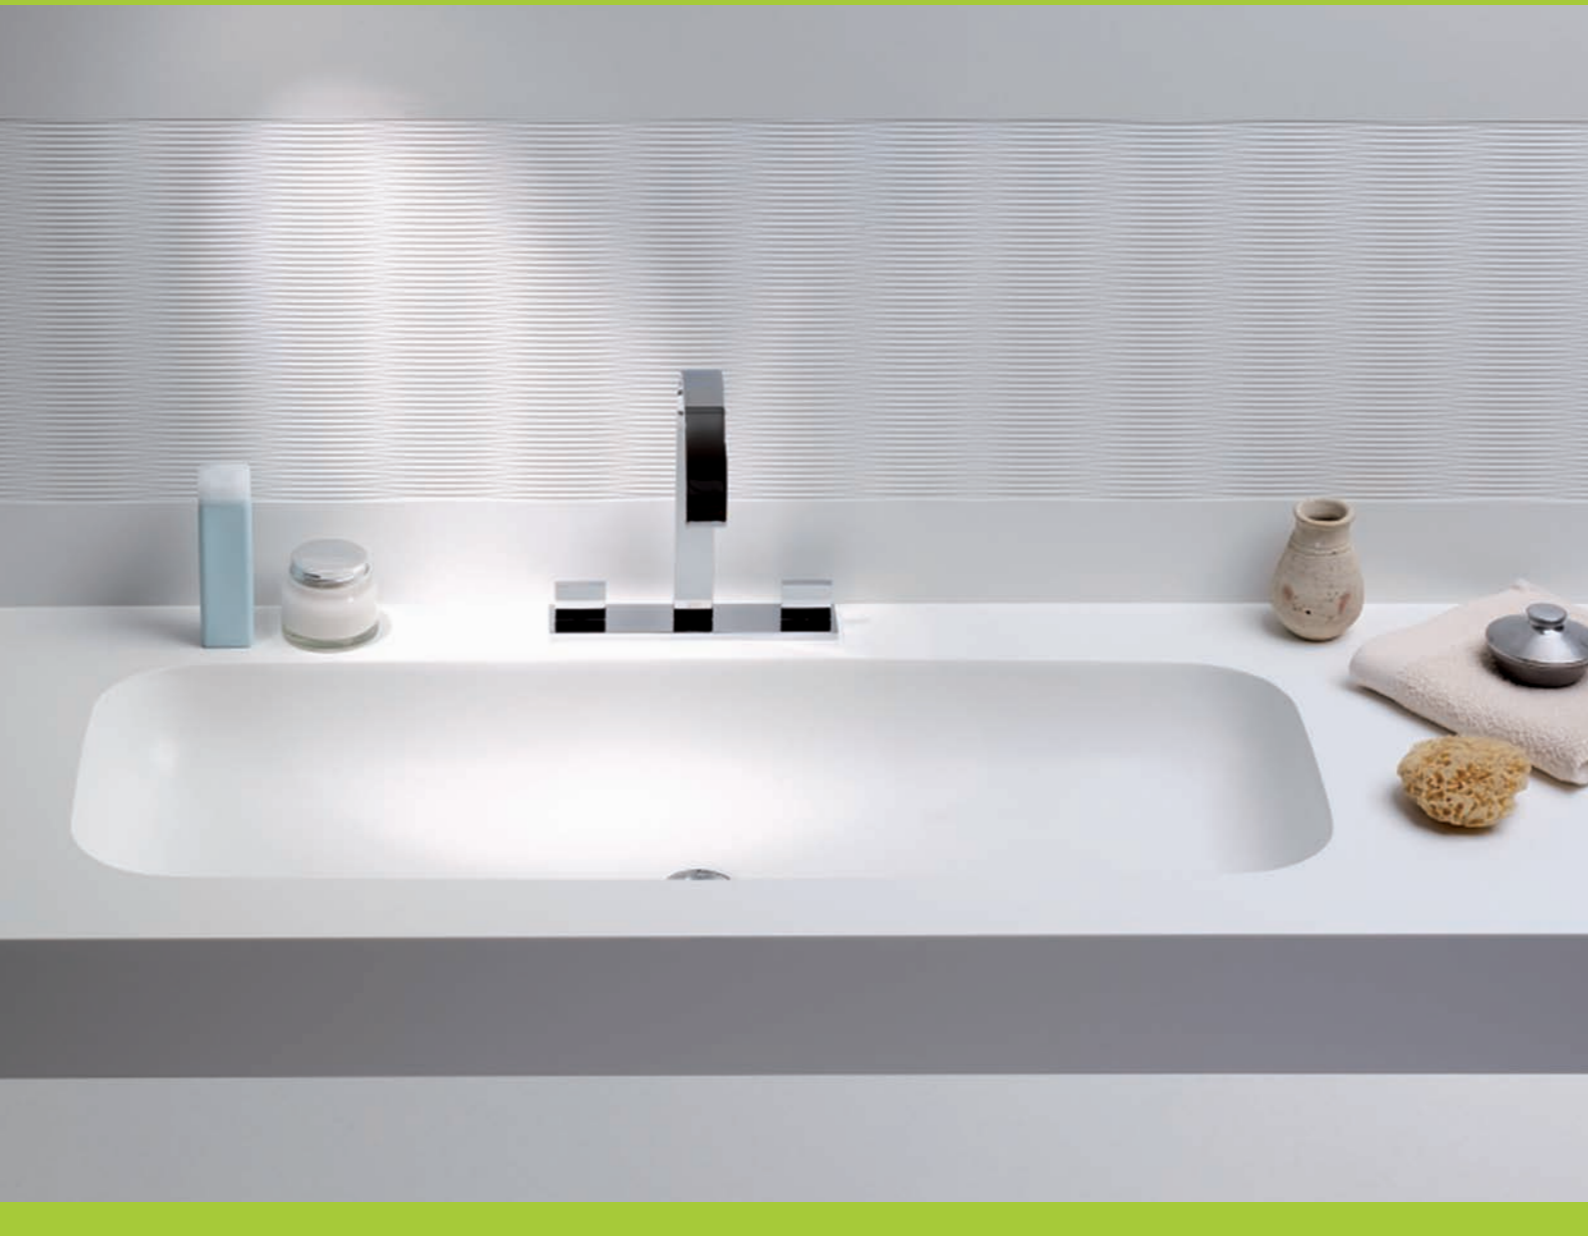

FONTANA BASINS

Made From DuPont™ Corian®

FONTANA BASINS

Made From DuPont™ Corian®

A combination of striking shapes and a choice of more than 100 Corian® colours makes the Fontana range of basins the perfect choice for any application from bathrooms in the home to hotel vanities and even the healthcare environment.