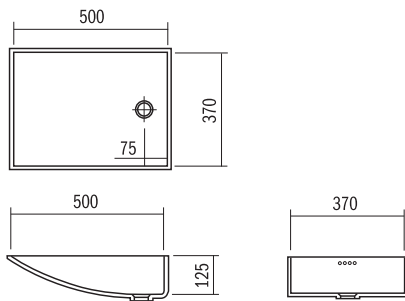

FP-40
400 x 260 x 100mm

FP-60
600 x 370 x 120mm

FP-60-700
700 x 370 x 120mm

FP-60-800
800 x 370 x 120mm

FP-60-900
900 x 370 x 120mm

FP-50
500 x 300 x 100mm

FP-50-600
600 x 300 x 100mm

FP-50-700
700 x 300 x 100mm

FP-110-D
(Double waste)
1100 x 370 x 120mm

FP-110-E
(Single waste)
1100 x 370 x 120mm

UNDERMOUNT BASINS

- Available in all the colours of Corian®
- Supplied with or without overflow (without unless specified)
- Template or DXF file available on request

FWS-50
500 x 370 x 125mm

FW-60
574 x 370 x 125mm

FWM-50
500 x 370 x 125mm

FW-110
1100 x 370 x 125mm

FONTANA BASINS

Made From DuPont™ Corian®

CURVA® RANGE of UNDERMOUNT BASINS

- Available in all the colours of Corian®
- Supplied with or without overflow (without unless specified)
- Template or DXF file available on request

**Curva®
ASCU-38-W-140**
437 x 517 x 140mm

**Curva®
ASCU-73-W-140**
797 x 517 x 140mm

**Curva®
ASCU-53-W-140**
597 x 517 x 140mm

**Curva®
ASCU-103-W-140**
1097 x 517 x 140mm

CURVA® RANGE of SIT ON TOP-MOUNT BASINS