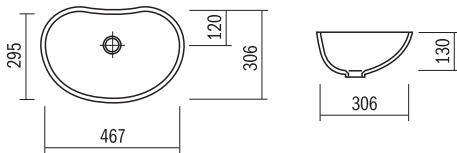

- Available in all the colours of Corian®
- Supplied with or without overflow (without unless specified)
- Template or DXF file available on request

FD-470
467 x 306 x 130mm

FD-831
499 x 343 x 135mm

FD-520
522 x 325 x 130mm

FP-110-D
(Double waste)
1100 x 370 x 120mm

FP-110-E
(Single waste)
1100 x 370 x 120mm

UNDERMOUNT BASINS

- Available in all the colours of Corian®
- Supplied with or without overflow (without unless specified)
- Template or DXF file available on request

**Curva®
ASCU-38-W-140**
437 x 517 x 140mm

**Curva®
ASCU-73-W-140**
797 x 517 x 140mm

**Curva®
ASCU-53-W-140**
597 x 517 x 140mm

**Curva®
ASCU-103-W-140**
1097 x 517 x 140mm

CURVA® RANGE of SIT ON TOP-MOUNT BASINS

Curva®
SCU-73-122
759 x 399 x 122mm

SCU-73-122-FL
759 x 399 x 122mm

Curva®
SCU-53-122
559 x 399 x 122mm

SCU-53-122-FL
559 x 399 x 122mm

Curva®
SCU-103-122
1059 x 399 x 122mm

SCU-103-122-FL
1059 x 399 x 122mm