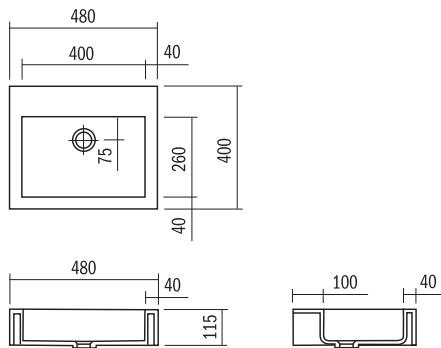

FP-110-D
(Double waste)
1100 x 370 x 120mm

FP-110-E
(Single waste)
1100 x 370 x 120mm

UNDERMOUNT BASINS

- Available in all the colours of Corian®
- Supplied with or without overflow (without unless specified)
- Template or DXF file available on request

FOB-55
552 x 352 x 100mm

FOB-58
576 x 352 x 100mm

FONTANA BASINS

Made From DuPont™ Corian®

SIT ON TOP-MOUNT BASINS

- These sit on top-mount basins are supplied open at the back
- Available in all the colours of Corian®
- Supplied with or without overflow (without unless specified)

ASP-48
480 x 400 x 115mm

ASP-68
680 x 510 x 135mm

ASP-58
580 x 440 x 115mm

ASP-118D
(Double waste)
1180 x 510 x 135mm

ASP-118E
(Single waste)
1180 x 510 x 135mm

SIT ON TOP-MOUNT BASINS

- These sit on top-mount basins are supplied open at the back
- Available in all the colours of Corian®
- Supplied with or without overflow (without unless specified)

**Curva®
ASCU-38-W-140**
437 x 517 x 140mm

**Curva®
ASCU-73-W-140**
797 x 517 x 140mm

**Curva®
ASCU-53-W-140**
597 x 517 x 140mm

**Curva®
ASCU-103-W-140**
1097 x 517 x 140mm

CURVA® RANGE of SIT ON TOP-MOUNT BASINS