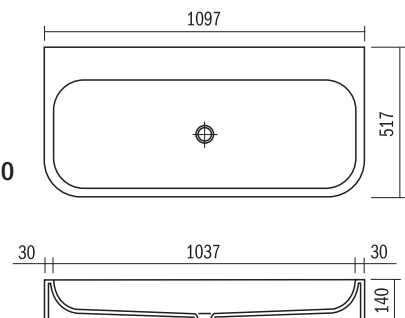

ASW-58
580 x 510 x 145mm

ASW-120
1200 x 510 x 145mm

ASW-66
665 x 510 x 145mm

FONTANA BASINS

Made From DuPont™ Corian®

CURVA® RANGE of SIT ON TOP-MOUNT BASINS

- These Curva® sit on top-mount basins are supplied open at the back
- Available in all the colours of Corian®
- Supplied with or without overflow (without unless specified)
- Template or DXF file available on request

**Curva®
ASCU-38-W-140**
437 x 517 x 140mm

**Curva®
ASCU-73-W-140**
797 x 517 x 140mm

**Curva®
ASCU-53-W-140**
597 x 517 x 140mm

**Curva®
ASCU-103-W-140**
1097 x 517 x 140mm

CURVA® RANGE of SIT ON TOP-MOUNT BASINS

- Available in all the colours of Corian®
- Only supplied without overflow
- Available in standard 12mm thickness or special 6mm thickness (FL)

Curva®
SCU-38-122
399 x 399 x 122mm

SCU-38-122-FL
399 x 399 x 122mm

Curva®
SCU-73-122
759 x 399 x 122mm

SCU-73-122-FL
759 x 399 x 122mm

Curva®
SCU-53-122
559 x 399 x 122mm

SCU-53-122-FL
559 x 399 x 122mm

Curva®
SCU-103-122
1059 x 399 x 122mm

SCU-103-122-FL
1059 x 399 x 122mm