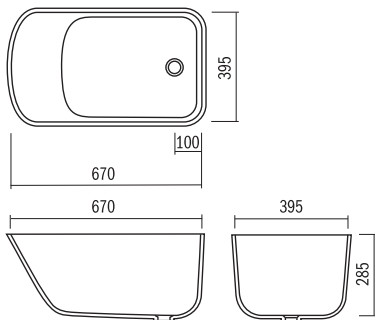

**Curva®
ASCU-38-W-140**
437 x 517 x 140mm

**Curva®
ASCU-73-W-140**
797 x 517 x 140mm

**Curva®
ASCU-53-W-140**
597 x 517 x 140mm

**Curva®
ASCU-103-W-140**
1097 x 517 x 140mm

CURVA® RANGE of SIT ON TOP-MOUNT BASINS

Curva®
SCU-73-122
759 x 399 x 122mm

SCU-73-122-FL
759 x 399 x 122mm

Curva®
SCU-53-122
559 x 399 x 122mm

SCU-53-122-FL
559 x 399 x 122mm

Curva®
SCU-103-122
1059 x 399 x 122mm

SCU-103-122-FL
1059 x 399 x 122mm

Standard

12mm

FL

6mm

FONTANA BASINS

Made From DuPont™ Corian®

BABY BATHS

- Comes with standard 45mm waste hole
- Supplied without overflow

FS-70
670 x 395 x 285mm

FS-68
680 x 430 x 175mm

FS-70B
843 x 392 x 285mm

FS-68B
850 x 428 x 175mm

CD(UK)LTD

Thistle House, Thistle Way, Gildersome Spur,
Wakefield Road, Morley, Leeds LS27 7JZ.

Telephone: 0113 201 2240 Fax: 0113 253 0717