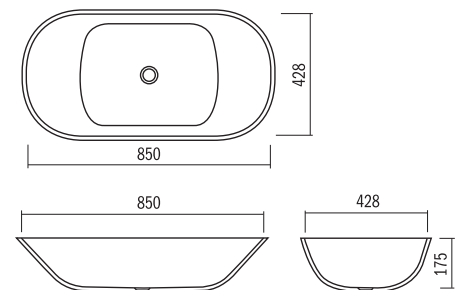

**Curva®
ASCU-38-W-140**
437 x 517 x 140mm

**Curva®
ASCU-73-W-140**
797 x 517 x 140mm

**Curva®
ASCU-53-W-140**
597 x 517 x 140mm

**Curva®
ASCU-103-W-140**
1097 x 517 x 140mm

CURVA® RANGE of SIT ON TOP-MOUNT BASINS

Curva®
SCU-73-122
759 x 399 x 122mm

SCU-73-122-FL
759 x 399 x 122mm

Curva®
SCU-53-122
559 x 399 x 122mm

SCU-53-122-FL
559 x 399 x 122mm

Curva®
SCU-103-122
1059 x 399 x 122mm

SCU-103-122-FL
1059 x 399 x 122mm

Standard

12mm

FL

6mm

FONTANA BASINS

Made From DuPont™ Corian®

BABY BATHS

- Comes with standard 45mm waste hole
- Supplied without overflow

FS-70
670 x 395 x 285mm

FS-68
680 x 430 x 175mm

FS-70B
843 x 392 x 285mm

FS-68B
850 x 428 x 175mm

CD(UK)LTD

Thistle House, Thistle Way, Gildersome Spur,
Wakefield Road, Morley, Leeds LS27 7JZ.

Telephone: 0113 201 2240 Fax: 0113 253 0717