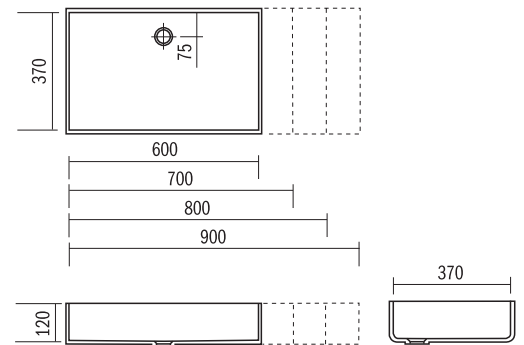

- Available in all the colours of Corian®
- Supplied with or without overflow (without unless specified)
- Template or DXF file available on request

FD-470
467 x 306 x 130mm

FD-831
499 x 343 x 135mm

FD-520
522 x 325 x 130mm

FP-40
400 x 260 x 100mm

FP-60
600 x 370 x 120mm

FP-60-700
700 x 370 x 120mm

FP-60-800
800 x 370 x 120mm

FP-60-900
900 x 370 x 120mm

FP-50
500 x 300 x 100mm

FP-50-600
600 x 300 x 100mm

FP-50-700
700 x 300 x 100mm

FP-110-D
(Double waste)
1100 x 370 x 120mm

FP-110-E
(Single waste)
1100 x 370 x 120mm

UNDERMOUNT BASINS

- Available in all the colours of Corian®
- Supplied with or without overflow (without unless specified)
- Template or DXF file available on request

**Curva®
ASCU-38-W-140**
437 x 517 x 140mm

**Curva®
ASCU-73-W-140**
797 x 517 x 140mm

**Curva®
ASCU-53-W-140**
597 x 517 x 140mm

**Curva®
ASCU-103-W-140**
1097 x 517 x 140mm

CURVA® RANGE of SIT ON TOP-MOUNT BASINS