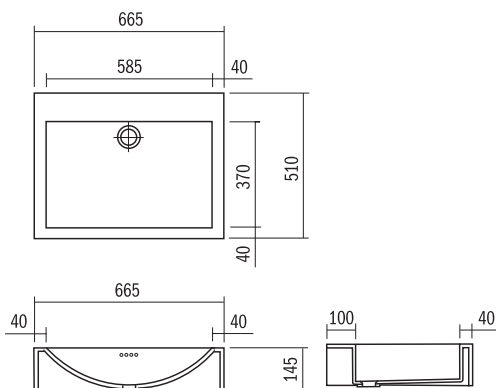

FP-110-D
(Double waste)
1100 x 370 x 120mm

FP-110-E
(Single waste)
1100 x 370 x 120mm

UNDERMOUNT BASINS

- Available in all the colours of Corian®
- Supplied with or without overflow (without unless specified)
- Template or DXF file available on request

ASP-48
480 x 400 x 115mm

ASP-68
680 x 510 x 135mm

ASP-58
580 x 440 x 115mm

ASP-118D
(Double waste)
1180 x 510 x 135mm

ASP-118E
(Single waste)
1180 x 510 x 135mm

SIT ON TOP-MOUNT BASINS

- These sit on top-mount basins are supplied open at the back
- Available in all the colours of Corian®
- Supplied with or without overflow (without unless specified)

ASW-58
580 x 510 x 145mm

ASW-120
1200 x 510 x 145mm

ASW-66
665 x 510 x 145mm

FONTANA BASINS

Made From DuPont™ Corian®

CURVA® RANGE of SIT ON TOP-MOUNT BASINS

- These Curva® sit on top-mount basins are supplied open at the back
- Available in all the colours of Corian®
- Supplied with or without overflow (without unless specified)
- Template or DXF file available on request

**Curva®
ASCU-38-W-140**
437 x 517 x 140mm

**Curva®
ASCU-73-W-140**
797 x 517 x 140mm

**Curva®
ASCU-53-W-140**
597 x 517 x 140mm

**Curva®
ASCU-103-W-140**
1097 x 517 x 140mm

CURVA® RANGE of SIT ON TOP-MOUNT BASINS