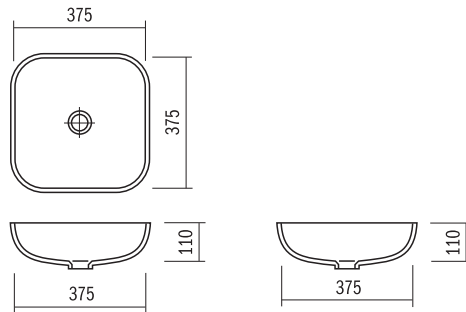

FP-110-D
(Double waste)
1100 x 370 x 120mm

FP-110-E
(Single waste)
1100 x 370 x 120mm

UNDERMOUNT BASINS

- Available in all the colours of Corian®
- Supplied with or without overflow (without unless specified)
- Template or DXF file available on request

FWS-50
500 x 370 x 125mm

FW-60
574 x 370 x 125mm

FWM-50
500 x 370 x 125mm

FW-110
1100 x 370 x 125mm

FONTANA BASINS

Made From DuPont™ Corian®

CURVA® RANGE of UNDERMOUNT BASINS

- Available in all the colours of Corian®
- Supplied with or without overflow (without unless specified)
- Template or DXF file available on request

**Curva®
FCU-38**
375 x 375 x 110mm

**Curva®
FCU-73**
735 x 375 x 110mm

**Curva®
FCU-53**
535 x 375 x 110mm

**Curva®
FCU-103**
1035 x 375 x 110mm

UNDERMOUNT BASINS for the HEALTHCARE ENVIRONMENT

- Available in all the colours of Corian®
- Supplied with or without overflow
(without unless specified)
- Template or DXF file available on request

**Curva®
ASCU-38-W-140**
437 x 517 x 140mm

**Curva®
ASCU-73-W-140**
797 x 517 x 140mm

**Curva®
ASCU-53-W-140**
597 x 517 x 140mm

**Curva®
ASCU-103-W-140**
1097 x 517 x 140mm

CURVA® RANGE of SIT ON TOP-MOUNT BASINS