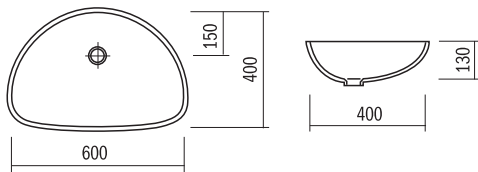

- Available in all the colours of Corian®
- Supplied with or without overflow (without unless specified)
- Template or DXF file available on request

FD-470
467 x 306 x 130mm

FD-831
499 x 343 x 135mm

FD-520
522 x 325 x 130mm

FD-832
384 x 328 x 135mm

FD-600
600 x 400 x 130mm

FD-660
660 x 460 x 130mm

FD-560
551 x 360 x 130mm

FONTANA BASINS

Made From DuPont™ Corian®

UNDERMOUNT BASINS

- Available in all the colours of Corian®
- Supplied with or without overflow (without unless specified)
- Template or DXF file available on request

FP-110-D
(Double waste)
1100 x 370 x 120mm

FP-110-E
(Single waste)
1100 x 370 x 120mm

UNDERMOUNT BASINS

- Available in all the colours of Corian®
- Supplied with or without overflow (without unless specified)
- Template or DXF file available on request

**Curva®
ASCU-38-W-140**
437 x 517 x 140mm

**Curva®
ASCU-73-W-140**
797 x 517 x 140mm

**Curva®
ASCU-53-W-140**
597 x 517 x 140mm

**Curva®
ASCU-103-W-140**
1097 x 517 x 140mm

CURVA® RANGE of SIT ON TOP-MOUNT BASINS