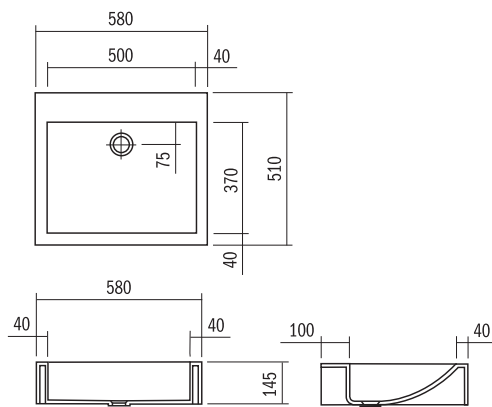

FP-110-D
(Double waste)
1100 x 370 x 120mm

FP-110-E
(Single waste)
1100 x 370 x 120mm

UNDERMOUNT BASINS

- Available in all the colours of Corian®
- Supplied with or without overflow (without unless specified)
- Template or DXF file available on request

ASP-48
480 x 400 x 115mm

ASP-68
680 x 510 x 135mm

ASP-58
580 x 440 x 115mm

ASP-118D
(Double waste)
1180 x 510 x 135mm

ASP-118E
(Single waste)
1180 x 510 x 135mm

SIT ON TOP-MOUNT BASINS

- These sit on top-mount basins are supplied open at the back
- Available in all the colours of Corian®
- Supplied with or without overflow (without unless specified)

ASW-58
580 x 510 x 145mm

ASW-120
1200 x 510 x 145mm

ASW-66
665 x 510 x 145mm

FONTANA BASINS

Made From DuPont™ Corian®

CURVA® RANGE of SIT ON TOP-MOUNT BASINS

- These Curva® sit on top-mount basins are supplied open at the back
- Available in all the colours of Corian®
- Supplied with or without overflow (without unless specified)
- Template or DXF file available on request

**Curva®
ASCU-38-W-140**
437 x 517 x 140mm

**Curva®
ASCU-73-W-140**
797 x 517 x 140mm

**Curva®
ASCU-53-W-140**
597 x 517 x 140mm

**Curva®
ASCU-103-W-140**
1097 x 517 x 140mm

CURVA® RANGE of SIT ON TOP-MOUNT BASINS