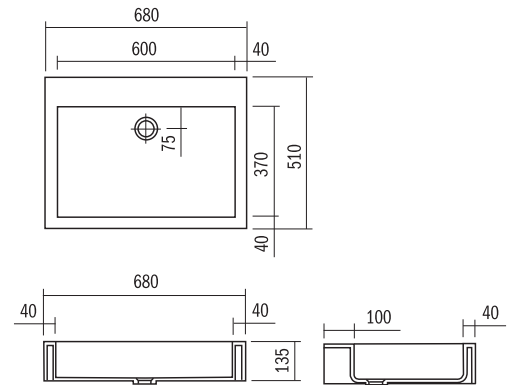

FP-110-D
(Double waste)
1100 x 370 x 120mm

FP-110-E
(Single waste)
1100 x 370 x 120mm

UNDERMOUNT BASINS

- Available in all the colours of Corian®
- Supplied with or without overflow (without unless specified)
- Template or DXF file available on request

FOB-55
552 x 352 x 100mm

FOB-58
576 x 352 x 100mm

FONTANA BASINS

Made From DuPont™ Corian®

SIT ON TOP-MOUNT BASINS

- These sit on top-mount basins are supplied open at the back
- Available in all the colours of Corian®
- Supplied with or without overflow (without unless specified)

ASP-48
480 x 400 x 115mm

ASP-68
680 x 510 x 135mm

ASP-58
580 x 440 x 115mm

ASP-118D
(Double waste)
1180 x 510 x 135mm

ASP-118E
(Single waste)
1180 x 510 x 135mm

SIT ON TOP-MOUNT BASINS

- These sit on top-mount basins are supplied open at the back
- Available in all the colours of Corian®
- Supplied with or without overflow (without unless specified)

**Curva®
ASCU-38-W-140**
437 x 517 x 140mm

**Curva®
ASCU-73-W-140**
797 x 517 x 140mm

**Curva®
ASCU-53-W-140**
597 x 517 x 140mm

**Curva®
ASCU-103-W-140**
1097 x 517 x 140mm

CURVA® RANGE of SIT ON TOP-MOUNT BASINS