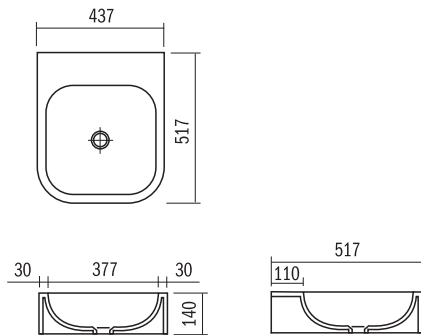

ASP-48
480 x 400 x 115mm

ASP-68
680 x 510 x 135mm

ASP-58
580 x 440 x 115mm

ASP-118D
(Double waste)
1180 x 510 x 135mm

ASP-118E
(Single waste)
1180 x 510 x 135mm

SIT ON TOP-MOUNT BASINS

- These sit on top-mount basins are supplied open at the back
- Available in all the colours of Corian®
- Supplied with or without overflow (without unless specified)

ASW-58
580 x 510 x 145mm

ASW-120
1200 x 510 x 145mm

ASW-66
665 x 510 x 145mm

FONTANA BASINS

Made From DuPont™ Corian®

CURVA® RANGE of SIT ON TOP-MOUNT BASINS

- These Curva® sit on top-mount basins are supplied open at the back
- Available in all the colours of Corian®
- Supplied with or without overflow (without unless specified)
- Template or DXF file available on request

**Curva®
ASCU-38-W-140**
437 x 517 x 140mm

**Curva®
ASCU-73-W-140**
797 x 517 x 140mm

**Curva®
ASCU-53-W-140**
597 x 517 x 140mm

**Curva®
ASCU-103-W-140**
1097 x 517 x 140mm

CURVA® RANGE of SIT ON TOP-MOUNT BASINS

FS-70
670 x 395 x 285mm

FS-68
680 x 430 x 175mm

FS-70B
843 x 392 x 285mm

FS-68B
850 x 428 x 175mm

CD(UK)LTD

Thistle House, Thistle Way, Gildersome Spur,
Wakefield Road, Morley, Leeds LS27 7JZ.

Telephone: 0113 201 2240 Fax: 0113 253 0717