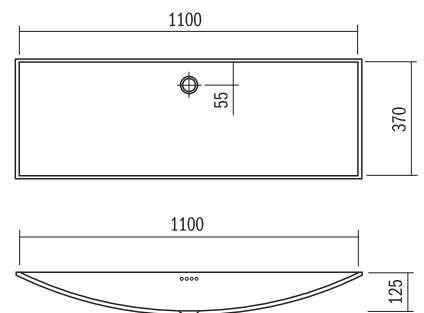

FP-110-D
(Double waste)
1100 x 370 x 120mm

FP-110-E
(Single waste)
1100 x 370 x 120mm

UNDERMOUNT BASINS

- Available in all the colours of Corian®
- Supplied with or without overflow (without unless specified)
- Template or DXF file available on request

FWS-50
500 x 370 x 125mm

FW-60
574 x 370 x 125mm

FWM-50
500 x 370 x 125mm

FW-110
1100 x 370 x 125mm

FONTANA BASINS

Made From DuPont™ Corian®

CURVA® RANGE of UNDERMOUNT BASINS

- Available in all the colours of Corian®
- Supplied with or without overflow (without unless specified)
- Template or DXF file available on request

**Curva®
FCU-38**
375 x 375 x 110mm

**Curva®
FCU-73**
735 x 375 x 110mm

**Curva®
FCU-53**
535 x 375 x 110mm

**Curva®
FCU-103**
1035 x 375 x 110mm

UNDERMOUNT BASINS for the HEALTHCARE ENVIRONMENT

- Available in all the colours of Corian®
- Supplied with or without overflow
(without unless specified)
- Template or DXF file available on request

ASP-48
480 x 400 x 115mm

ASP-68
680 x 510 x 135mm

ASP-58
580 x 440 x 115mm

ASP-118D
(Double waste)
1180 x 510 x 135mm

ASP-118E
(Single waste)
1180 x 510 x 135mm

SIT ON TOP-MOUNT BASINS

- These sit on top-mount basins are supplied open at the back
- Available in all the colours of Corian®
- Supplied with or without overflow (without unless specified)