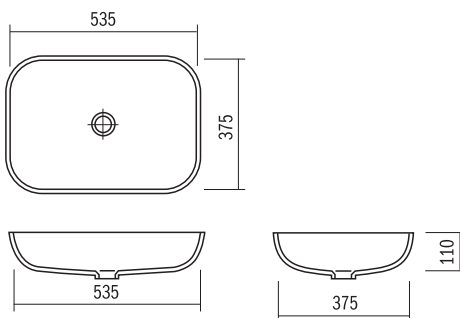

FP-110-D
(Double waste)
1100 x 370 x 120mm

FP-110-E
(Single waste)
1100 x 370 x 120mm

UNDERMOUNT BASINS

- Available in all the colours of Corian®
- Supplied with or without overflow (without unless specified)
- Template or DXF file available on request

FWS-50
500 x 370 x 125mm

FW-60
574 x 370 x 125mm

FWM-50
500 x 370 x 125mm

FW-110
1100 x 370 x 125mm

FONTANA BASINS

Made From DuPont™ Corian®

CURVA® RANGE of UNDERMOUNT BASINS

- Available in all the colours of Corian®
- Supplied with or without overflow (without unless specified)
- Template or DXF file available on request

**Curva®
FCU-38**
375 x 375 x 110mm

**Curva®
FCU-73**
735 x 375 x 110mm

**Curva®
FCU-53**
535 x 375 x 110mm

**Curva®
FCU-103**
1035 x 375 x 110mm

UNDERMOUNT BASINS for the HEALTHCARE ENVIRONMENT

- Available in all the colours of Corian®
- Supplied with or without overflow
(without unless specified)
- Template or DXF file available on request

**Curva®
ASCU-38-W-140**
437 x 517 x 140mm

**Curva®
ASCU-73-W-140**
797 x 517 x 140mm

**Curva®
ASCU-53-W-140**
597 x 517 x 140mm

**Curva®
ASCU-103-W-140**
1097 x 517 x 140mm

CURVA® RANGE of SIT ON TOP-MOUNT BASINS