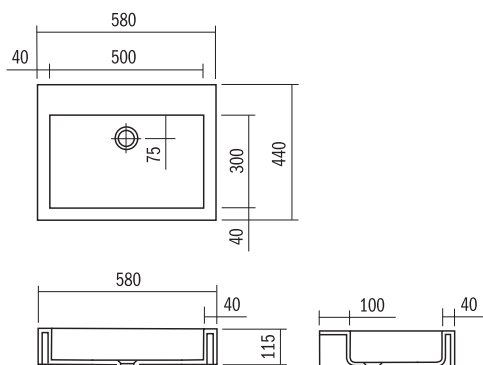

FP-110-D
(Double waste)
1100 x 370 x 120mm

FP-110-E
(Single waste)
1100 x 370 x 120mm

UNDERMOUNT BASINS

- Available in all the colours of Corian®
- Supplied with or without overflow (without unless specified)
- Template or DXF file available on request

FOB-55
552 x 352 x 100mm

FOB-58
576 x 352 x 100mm

FONTANA BASINS

Made From DuPont™ Corian®

SIT ON TOP-MOUNT BASINS

- These sit on top-mount basins are supplied open at the back
- Available in all the colours of Corian®
- Supplied with or without overflow (without unless specified)

ASP-48
480 x 400 x 115mm

ASP-68
680 x 510 x 135mm

ASP-58
580 x 440 x 115mm

ASP-118D
(Double waste)
1180 x 510 x 135mm

ASP-118E
(Single waste)
1180 x 510 x 135mm

SIT ON TOP-MOUNT BASINS

- These sit on top-mount basins are supplied open at the back
- Available in all the colours of Corian®
- Supplied with or without overflow (without unless specified)

**Curva®
ASCU-38-W-140**
437 x 517 x 140mm

**Curva®
ASCU-73-W-140**
797 x 517 x 140mm

**Curva®
ASCU-53-W-140**
597 x 517 x 140mm

**Curva®
ASCU-103-W-140**
1097 x 517 x 140mm

CURVA® RANGE of SIT ON TOP-MOUNT BASINS