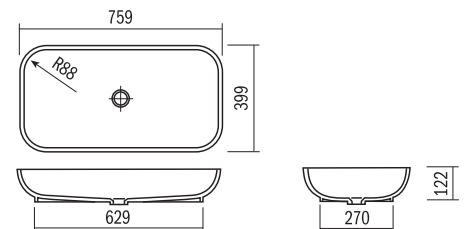

Curva®
SCU-73-122
759 x 399 x 122mm

SCU-73-122-FL
759 x 399 x 122mm