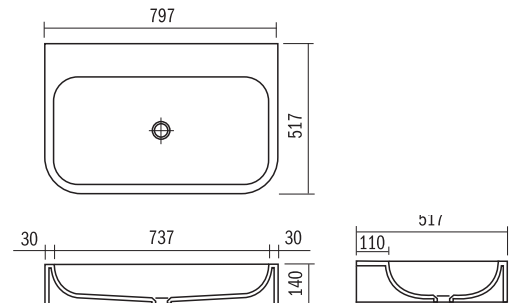

ASP-48
480 x 400 x 115mm

ASP-68
680 x 510 x 135mm

ASP-58
580 x 440 x 115mm

ASP-118D
(Double waste)
1180 x 510 x 135mm

ASP-118E
(Single waste)
1180 x 510 x 135mm

SIT ON TOP-MOUNT BASINS

- These sit on top-mount basins are supplied open at the back
- Available in all the colours of Corian®
- Supplied with or without overflow (without unless specified)

ASW-58
580 x 510 x 145mm

ASW-120
1200 x 510 x 145mm

ASW-66
665 x 510 x 145mm

FONTANA BASINS

Made From DuPont™ Corian®

CURVA® RANGE of SIT ON TOP-MOUNT BASINS

- These Curva® sit on top-mount basins are supplied open at the back
- Available in all the colours of Corian®
- Supplied with or without overflow (without unless specified)
- Template or DXF file available on request

**Curva®
ASCU-38-W-140**
437 x 517 x 140mm

**Curva®
ASCU-73-W-140**
797 x 517 x 140mm

**Curva®
ASCU-53-W-140**
597 x 517 x 140mm

**Curva®
ASCU-103-W-140**
1097 x 517 x 140mm

CURVA® RANGE of SIT ON TOP-MOUNT BASINS

FS-70
670 x 395 x 285mm

FS-68
680 x 430 x 175mm

FS-70B
843 x 392 x 285mm

FS-68B
850 x 428 x 175mm

CD(UK)LTD

Thistle House, Thistle Way, Gildersome Spur,
Wakefield Road, Morley, Leeds LS27 7JZ.

Telephone: 0113 201 2240 Fax: 0113 253 0717