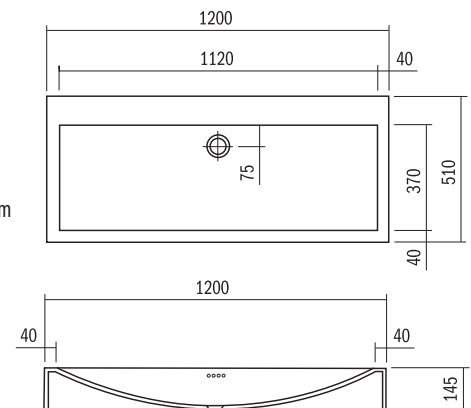

FP-110-D
(Double waste)
1100 x 370 x 120mm

FP-110-E
(Single waste)
1100 x 370 x 120mm

UNDERMOUNT BASINS

- Available in all the colours of Corian®
- Supplied with or without overflow (without unless specified)
- Template or DXF file available on request

ASP-48
480 x 400 x 115mm

ASP-68
680 x 510 x 135mm

ASP-58
580 x 440 x 115mm

ASP-118D
(Double waste)
1180 x 510 x 135mm

ASP-118E
(Single waste)
1180 x 510 x 135mm

SIT ON TOP-MOUNT BASINS

- These sit on top-mount basins are supplied open at the back
- Available in all the colours of Corian®
- Supplied with or without overflow (without unless specified)

ASW-58
580 x 510 x 145mm

ASW-120
1200 x 510 x 145mm

ASW-66
665 x 510 x 145mm

FONTANA BASINS

Made From DuPont™ Corian®

CURVA® RANGE of SIT ON TOP-MOUNT BASINS

- These Curva® sit on top-mount basins are supplied open at the back
- Available in all the colours of Corian®
- Supplied with or without overflow (without unless specified)
- Template or DXF file available on request

**Curva®
ASCU-38-W-140**
437 x 517 x 140mm

**Curva®
ASCU-73-W-140**
797 x 517 x 140mm

**Curva®
ASCU-53-W-140**
597 x 517 x 140mm

**Curva®
ASCU-103-W-140**
1097 x 517 x 140mm

CURVA® RANGE of SIT ON TOP-MOUNT BASINS