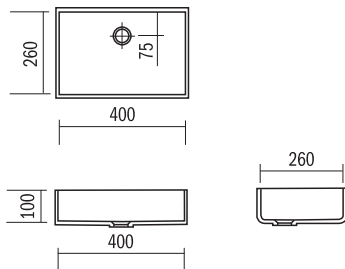

- Available in all the colours of Corian®
- Supplied with or without overflow (without unless specified)
- Template or DXF file available on request

FD-470
467 x 306 x 130mm

FD-831
499 x 343 x 135mm

FD-520
522 x 325 x 130mm

FD-832
384 x 328 x 135mm

FD-600
600 x 400 x 130mm

FD-660
660 x 460 x 130mm

FD-560
551 x 360 x 130mm

FONTANA BASINS

Made From DuPont™ Corian®

UNDERMOUNT BASINS

- Available in all the colours of Corian®
- Supplied with or without overflow (without unless specified)
- Template or DXF file available on request

FP-40
400 x 260 x 100mm

FP-60
600 x 370 x 120mm

FP-60-700
700 x 370 x 120mm

FP-60-800
800 x 370 x 120mm

FP-60-900
900 x 370 x 120mm

FP-50
500 x 300 x 100mm

FP-50-600
600 x 300 x 100mm

FP-50-700
700 x 300 x 100mm

FP-110-D
(Double waste)
1100 x 370 x 120mm

FP-110-E
(Single waste)
1100 x 370 x 120mm

UNDERMOUNT BASINS

- Available in all the colours of Corian®
- Supplied with or without overflow (without unless specified)
- Template or DXF file available on request