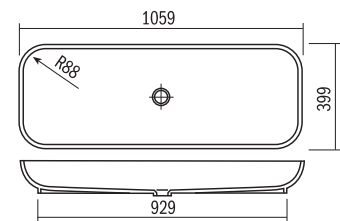

**Curva®
ASCU-38-W-140**
437 x 517 x 140mm

**Curva®
ASCU-73-W-140**
797 x 517 x 140mm

**Curva®
ASCU-53-W-140**
597 x 517 x 140mm

**Curva®
ASCU-103-W-140**
1097 x 517 x 140mm

CURVA® RANGE of SIT ON TOP-MOUNT BASINS

- Available in all the colours of Corian®
- Only supplied without overflow
- Available in standard 12mm thickness or special 6mm thickness (FL)

Curva®
SCU-38-122
399 x 399 x 122mm

SCU-38-122-FL
399 x 399 x 122mm

Curva®
SCU-73-122
759 x 399 x 122mm

SCU-73-122-FL
759 x 399 x 122mm

Curva®
SCU-53-122
559 x 399 x 122mm

SCU-53-122-FL
559 x 399 x 122mm

Curva®
SCU-103-122
1059 x 399 x 122mm

SCU-103-122-FL
1059 x 399 x 122mm

FS-70
670 x 395 x 285mm

FS-68
680 x 430 x 175mm

FS-70B
843 x 392 x 285mm

FS-68B
850 x 428 x 175mm

CD(UK)LTD

Thistle House, Thistle Way, Gildersome Spur,
Wakefield Road, Morley, Leeds LS27 7JZ.

Telephone: 0113 201 2240 Fax: 0113 253 0717