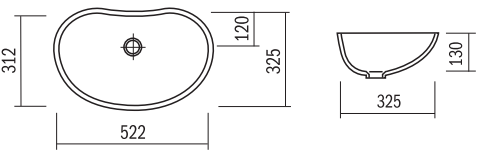

- Available in all the colours of Corian®
- Supplied with or without overflow (without unless specified)
- Template or DXF file available on request

FD-470
467 x 306 x 130mm

FD-831
499 x 343 x 135mm

FD-520
522 x 325 x 130mm

FD-832
384 x 328 x 135mm

FD-600
600 x 400 x 130mm

FD-660
660 x 460 x 130mm

FD-560
551 x 360 x 130mm

FONTANA BASINS

Made From DuPont™ Corian®

UNDERMOUNT BASINS

- Available in all the colours of Corian®
- Supplied with or without overflow (without unless specified)
- Template or DXF file available on request

FP-110-D
(Double waste)
1100 x 370 x 120mm

FP-110-E
(Single waste)
1100 x 370 x 120mm

UNDERMOUNT BASINS

- Available in all the colours of Corian®
- Supplied with or without overflow (without unless specified)
- Template or DXF file available on request

**Curva®
ASCU-38-W-140**
437 x 517 x 140mm

**Curva®
ASCU-73-W-140**
797 x 517 x 140mm

**Curva®
ASCU-53-W-140**
597 x 517 x 140mm

**Curva®
ASCU-103-W-140**
1097 x 517 x 140mm

CURVA® RANGE of SIT ON TOP-MOUNT BASINS