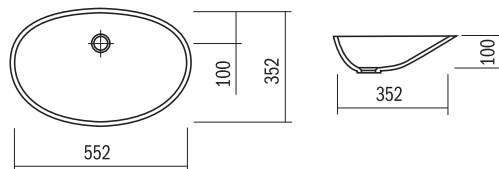

UNDERMOUNT BASINS for the HEALTHCARE ENVIRONMENT

- Available in all the colours of Corian®
- Supplied with or without overflow
  (without unless specified)
- Template or DXF file available on request

FOB-55
552 x 352 x 100mm