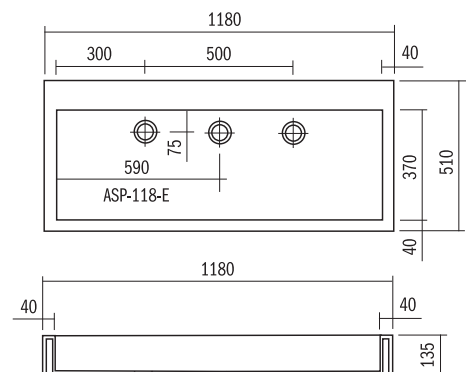

ASP-48
480 x 400 x 115mm

ASP-68
680 x 510 x 135mm

ASP-58
580 x 440 x 115mm

ASP-118D
(Double waste)
1180 x 510 x 135mm

ASP-118E
(Single waste)
1180 x 510 x 135mm

SIT ON TOP-MOUNT BASINS

- These sit on top-mount basins are supplied open at the back
- Available in all the colours of Corian®
- Supplied with or without overflow (without unless specified)

ASW-58
580 x 510 x 145mm

ASW-120
1200 x 510 x 145mm

ASW-66
665 x 510 x 145mm

FONTANA BASINS

Made From DuPont™ Corian®

CURVA® RANGE of SIT ON TOP-MOUNT BASINS

- These Curva® sit on top-mount basins are supplied open at the back
- Available in all the colours of Corian®
- Supplied with or without overflow (without unless specified)
- Template or DXF file available on request

**Curva®
ASCU-38-W-140**
437 x 517 x 140mm

**Curva®
ASCU-73-W-140**
797 x 517 x 140mm

**Curva®
ASCU-53-W-140**
597 x 517 x 140mm

**Curva®
ASCU-103-W-140**
1097 x 517 x 140mm

CURVA® RANGE of SIT ON TOP-MOUNT BASINS

FS-70
670 x 395 x 285mm

FS-68
680 x 430 x 175mm

FS-70B
843 x 392 x 285mm

FS-68B
850 x 428 x 175mm

CD(UK)LTD

Thistle House, Thistle Way, Gildersome Spur,
Wakefield Road, Morley, Leeds LS27 7JZ.

Telephone: 0113 201 2240 Fax: 0113 253 0717