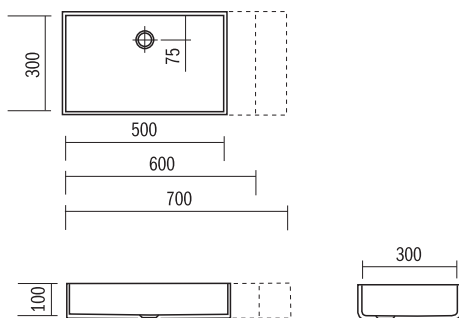

- Available in all the colours of Corian®
- Supplied with or without overflow (without unless specified)
- Template or DXF file available on request

FD-470
467 x 306 x 130mm

FD-831
499 x 343 x 135mm

FD-520
522 x 325 x 130mm

FD-832
384 x 328 x 135mm

FD-600
600 x 400 x 130mm

FD-660
660 x 460 x 130mm

FD-560
551 x 360 x 130mm

FONTANA BASINS

Made From DuPont™ Corian®

UNDERMOUNT BASINS

- Available in all the colours of Corian®
- Supplied with or without overflow (without unless specified)
- Template or DXF file available on request

FP-40
400 x 260 x 100mm

FP-60
600 x 370 x 120mm

FP-60-700
700 x 370 x 120mm

FP-60-800
800 x 370 x 120mm

FP-60-900
900 x 370 x 120mm

FP-50
500 x 300 x 100mm

FP-50-600
600 x 300 x 100mm

FP-50-700
700 x 300 x 100mm

FP-110-D
(Double waste)
1100 x 370 x 120mm

FP-110-E
(Single waste)
1100 x 370 x 120mm

UNDERMOUNT BASINS

- Available in all the colours of Corian®
- Supplied with or without overflow (without unless specified)
- Template or DXF file available on request