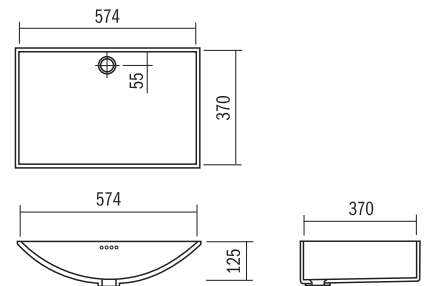

FP-40
400 x 260 x 100mm

FP-60
600 x 370 x 120mm

FP-60-700
700 x 370 x 120mm

FP-60-800
800 x 370 x 120mm

FP-60-900
900 x 370 x 120mm

FP-50
500 x 300 x 100mm

FP-50-600
600 x 300 x 100mm

FP-50-700
700 x 300 x 100mm

FP-110-D
(Double waste)
1100 x 370 x 120mm

FP-110-E
(Single waste)
1100 x 370 x 120mm

UNDERMOUNT BASINS

- Available in all the colours of Corian®
- Supplied with or without overflow (without unless specified)
- Template or DXF file available on request

FWS-50
500 x 370 x 125mm

FW-60
574 x 370 x 125mm

FWM-50
500 x 370 x 125mm

FW-110
1100 x 370 x 125mm

FONTANA BASINS

Made From DuPont™ Corian®

CURVA® RANGE of UNDERMOUNT BASINS

- Available in all the colours of Corian®
- Supplied with or without overflow (without unless specified)
- Template or DXF file available on request

**Curva®
ASCU-38-W-140**
437 x 517 x 140mm

**Curva®
ASCU-73-W-140**
797 x 517 x 140mm

**Curva®
ASCU-53-W-140**
597 x 517 x 140mm

**Curva®
ASCU-103-W-140**
1097 x 517 x 140mm

CURVA® RANGE of SIT ON TOP-MOUNT BASINS