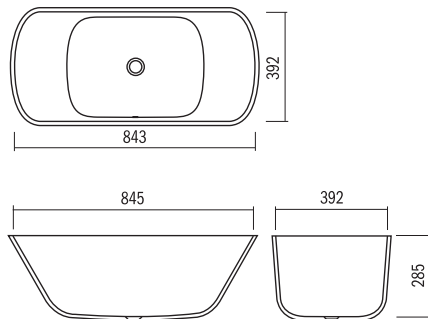

**Curva®
ASCU-38-W-140**
437 x 517 x 140mm

**Curva®
ASCU-73-W-140**
797 x 517 x 140mm

**Curva®
ASCU-53-W-140**
597 x 517 x 140mm

**Curva®
ASCU-103-W-140**
1097 x 517 x 140mm

CURVA® RANGE of SIT ON TOP-MOUNT BASINS

Curva®
SCU-73-122
759 x 399 x 122mm

SCU-73-122-FL
759 x 399 x 122mm

Curva®
SCU-53-122
559 x 399 x 122mm

SCU-53-122-FL
559 x 399 x 122mm

Curva®
SCU-103-122
1059 x 399 x 122mm

SCU-103-122-FL
1059 x 399 x 122mm

Standard

12mm

FL

6mm

FONTANA BASINS

Made From DuPont™ Corian®

BABY BATHS

- Comes with standard 45mm waste hole
- Supplied without overflow

FS-70
670 x 395 x 285mm

FS-68
680 x 430 x 175mm

FS-70B
843 x 392 x 285mm

FS-68B
850 x 428 x 175mm

CD(UK)LTD

Thistle House, Thistle Way, Gildersome Spur,
Wakefield Road, Morley, Leeds LS27 7JZ.

Telephone: 0113 201 2240 Fax: 0113 253 0717