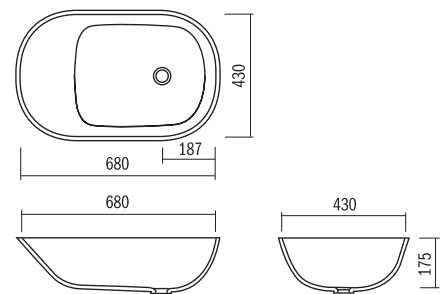

**Curva®
ASCU-38-W-140**
437 x 517 x 140mm

**Curva®
ASCU-73-W-140**
797 x 517 x 140mm

**Curva®
ASCU-53-W-140**
597 x 517 x 140mm

**Curva®
ASCU-103-W-140**
1097 x 517 x 140mm

CURVA® RANGE of SIT ON TOP-MOUNT BASINS

Curva®
SCU-73-122
759 x 399 x 122mm

SCU-73-122-FL
759 x 399 x 122mm

Curva®
SCU-53-122
559 x 399 x 122mm

SCU-53-122-FL
559 x 399 x 122mm

Curva®
SCU-103-122
1059 x 399 x 122mm

SCU-103-122-FL
1059 x 399 x 122mm

Standard

12mm

FL

6mm

FONTANA BASINS

Made From DuPont™ Corian®

BABY BATHS

- Comes with standard 45mm waste hole
- Supplied without overflow

FS-70
670 x 395 x 285mm

FS-68
680 x 430 x 175mm

FS-70B
843 x 392 x 285mm

FS-68B
850 x 428 x 175mm

CD(UK)LTD

Thistle House, Thistle Way, Gildersome Spur,
Wakefield Road, Morley, Leeds LS27 7JZ.

Telephone: 0113 201 2240 Fax: 0113 253 0717