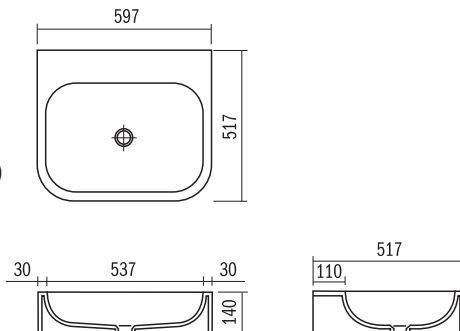

ASP-48
480 x 400 x 115mm

ASP-68
680 x 510 x 135mm

ASP-58
580 x 440 x 115mm

ASP-118D
(Double waste)
1180 x 510 x 135mm

ASP-118E
(Single waste)
1180 x 510 x 135mm

SIT ON TOP-MOUNT BASINS

- These sit on top-mount basins are supplied open at the back
- Available in all the colours of Corian®
- Supplied with or without overflow (without unless specified)

ASW-58
580 x 510 x 145mm

ASW-120
1200 x 510 x 145mm

ASW-66
665 x 510 x 145mm

FONTANA BASINS

Made From DuPont™ Corian®

CURVA® RANGE of SIT ON TOP-MOUNT BASINS

- These Curva® sit on top-mount basins are supplied open at the back
- Available in all the colours of Corian®
- Supplied with or without overflow (without unless specified)
- Template or DXF file available on request

**Curva®
ASCU-38-W-140**
437 x 517 x 140mm

**Curva®
ASCU-73-W-140**
797 x 517 x 140mm

**Curva®
ASCU-53-W-140**
597 x 517 x 140mm

**Curva®
ASCU-103-W-140**
1097 x 517 x 140mm

CURVA® RANGE of SIT ON TOP-MOUNT BASINS

FS-70
670 x 395 x 285mm

FS-68
680 x 430 x 175mm

FS-70B
843 x 392 x 285mm

FS-68B
850 x 428 x 175mm

CD(UK)LTD

Thistle House, Thistle Way, Gildersome Spur,
Wakefield Road, Morley, Leeds LS27 7JZ.

Telephone: 0113 201 2240 Fax: 0113 253 0717