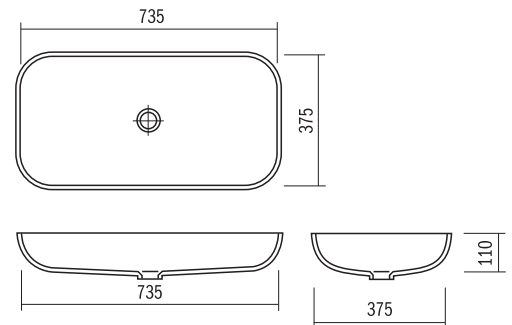

FP-110-D
(Double waste)
1100 x 370 x 120mm

FP-110-E
(Single waste)
1100 x 370 x 120mm

UNDERMOUNT BASINS

- Available in all the colours of Corian®
- Supplied with or without overflow (without unless specified)
- Template or DXF file available on request

FWS-50
500 x 370 x 125mm

FW-60
574 x 370 x 125mm

FWM-50
500 x 370 x 125mm

FW-110
1100 x 370 x 125mm

FONTANA BASINS

Made From DuPont™ Corian®

CURVA® RANGE of UNDERMOUNT BASINS

- Available in all the colours of Corian®
- Supplied with or without overflow (without unless specified)
- Template or DXF file available on request

**Curva®
FCU-38**
375 x 375 x 110mm

**Curva®
FCU-73**
735 x 375 x 110mm

**Curva®
FCU-53**
535 x 375 x 110mm

**Curva®
FCU-103**
1035 x 375 x 110mm

UNDERMOUNT BASINS for the HEALTHCARE ENVIRONMENT

- Available in all the colours of Corian®
- Supplied with or without overflow
(without unless specified)
- Template or DXF file available on request

**Curva®
ASCU-38-W-140**
437 x 517 x 140mm

**Curva®
ASCU-73-W-140**
797 x 517 x 140mm

**Curva®
ASCU-53-W-140**
597 x 517 x 140mm

**Curva®
ASCU-103-W-140**
1097 x 517 x 140mm

CURVA® RANGE of SIT ON TOP-MOUNT BASINS