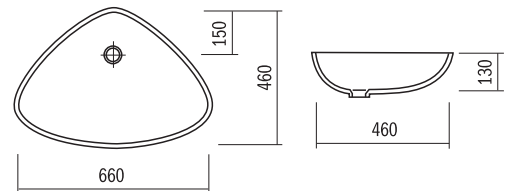

FD-660
660 x 460 x 130mm

FD-560
551 x 360 x 130mm